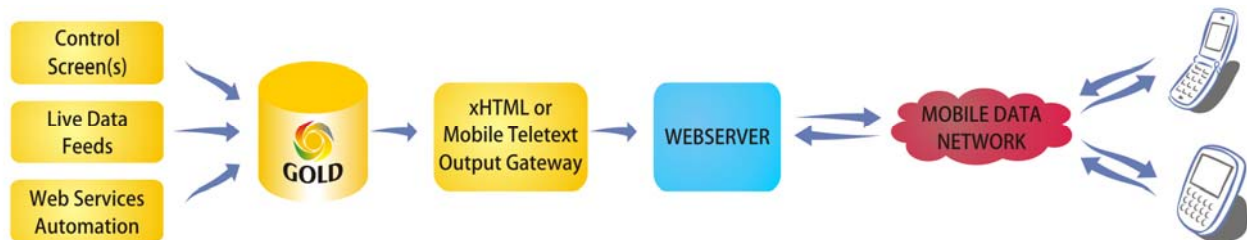

MOBILE GOLD

Content delivery to mobile phones

SysMedia's Plasma Gold system is an ingenious approach for publishing to multiple interactive digital devices such as mobile phones and digital TV.

If you need to reach mobile phone users to generate revenue through the interactive and advertising potential, cut production costs, and get services to air quickly and easily then Gold is for you!

- **textual and tabular content**
- **images and video clips**
- **fast updates from real-time feeds**
- **categorised advertising**
- **output formatted to suit class and browser capability of handset**

Plasma Gold acts as a content aggregation and delivery system for multiple platforms and digital media devices. It offers huge advantages for mobile phone content publishers by cutting development costs, reducing the "time to market" and eliminating most of the time and effort involved in delivering content to multiple mobile phone platforms.

Mobile phones are naturally interactive devices, and users engage readily with topical, relevant and well-presented content. With Plasma Gold, data feeds can be integrated with news stories and features, images and video clips to give a compelling mix. Together, the strength and value of your brand and content will ensure user exposure to adverts, encouraging viewers to click on interactive banners.