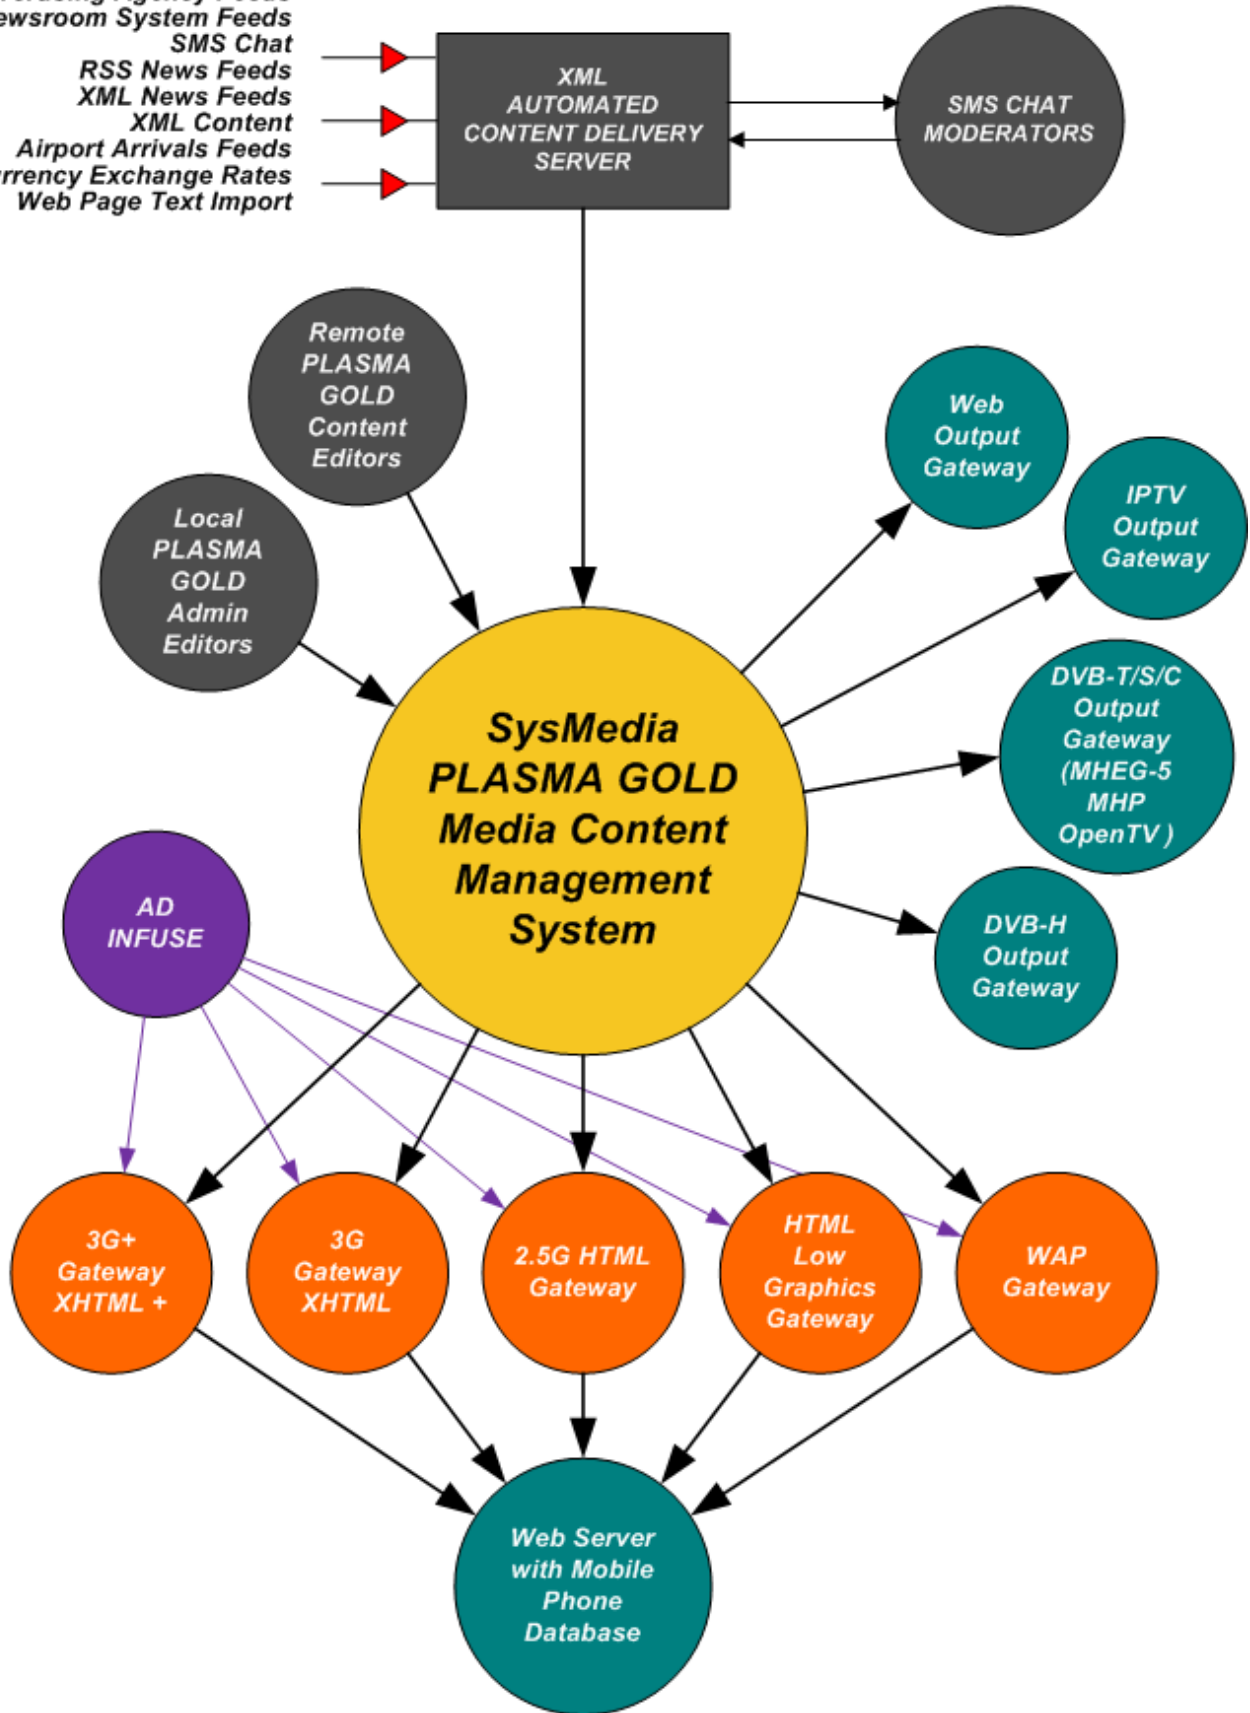

Data Feeds

- Advertising Agency Feeds
- Newsroom System Feeds
- SMS Chat
- RSS News Feeds
- XML News Feeds
- XML Content
- Airport Arrivals Feeds
- Currency Exchange Rates
- Web Page Text Import

Plasma Gold – output gateways to suit any mobile phone with a scalable system architecture that can extend to other platforms as well